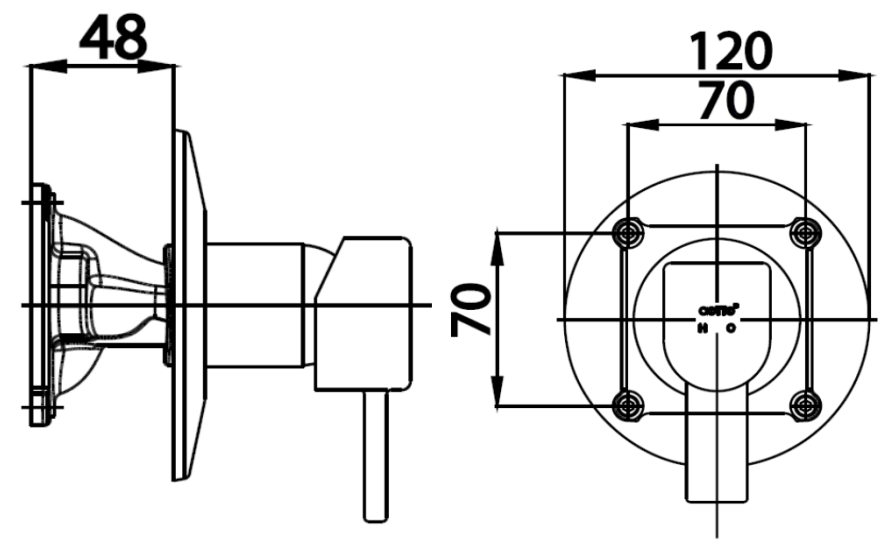

ROMERO Series

CT378A Lever Handle Concealed Mixer Stop Valve (used with COTTO Pros)
Barcode 8852410378260
Material No. FC378001

Selling Point

1. Extra Chrome : Plated with 8 Micron Nickel-Chromium
2. COTTO CLEAN : Metal Contaminant-Controlled (Lead, Cadmium, Copper, Zinc)

Product characteristics

- pices/box : 6
- Inner box weight (Kg.) : 1
- Total box weight (Kg.) : 1

How to use

Install with COTTO Pros conceal valve, use as Vavle for Fixed Shower

Siam Sanitary Ware Co.,Ltd. / Siam Sanitary Fittings Co.,Ltd.
 36/11 Viphavadee Rangsit Rd, Sanam Bin, Donmuang, Bangkok 10210. Thailand
 Tel : + 66 (0) 2973-5040-54
 Fax : + 66 (0) 2973-3470
 www.cotto.co.th
 Export Department
 Tel : + 66 (0) 2973-5040-54
 Fax : + 66 (0) 2973-3472