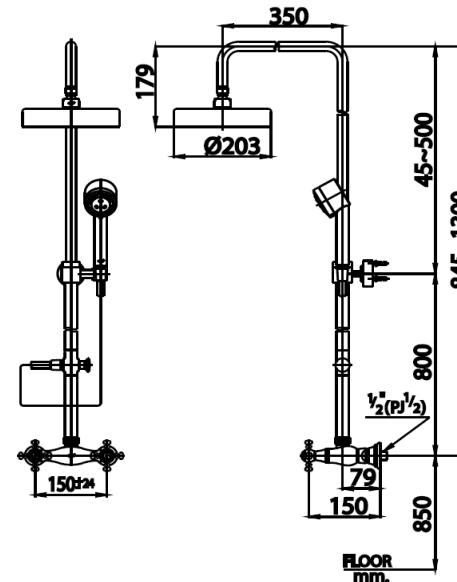

CLASSIC Series

CT275C18WS EXPOSED SHOWER MIXER WITH 3 FN. SHOWER SET AND RAIN SHOWER 8"

Barcode 8852410275354

Material No. Z234CT275C18WSXX11

Selling Point

1. Extra Chrome : Plated with 8 Micron Nickel-Chromium (Faucet Only)
2. Made from high quality brass plated with nickel-chromium
3. Adjustable Shower Arm Height

Product characteristics

- pices/box	:	1
- Inner box weight (Kg.)	:	8
- Total box weight (Kg.)	:	8

Recommended Usage

Install on wall to shower, included fixed shower and hand shower

Siam Sanitary Ware Co.,Ltd. / Siam Sanitary Fittings Co.,Ltd.