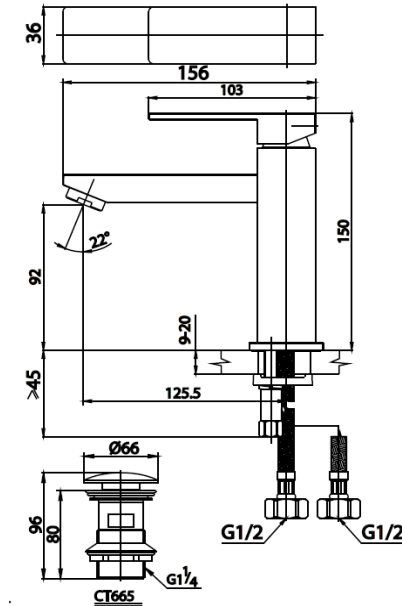

MASTER ONE Series

CT2411A LEVER HANDLE BASIN MIXER FAUCET WITH PUSH WASTE

Barcode 8852410241281

Material No. Z231CT2411AXXXX11

Selling Point

1. Produced by special processes That shows the skills of craftsmanship with long experience
In the production of refined work Reflect emotional value of passing on the pride of the creators to the customers.
2. Made from high quality brass.

Product characteristics

- pices/box : 6
- Inner box weight (Kg.) : 1.0
- Total box weight (Kg.) : 6.0

Recommended Usage

Install on 1 hole basin or counter for Under Counter basin

Siam Sanitary Ware Co.,Ltd. / Siam Sanitary Fittings Co.,Ltd.