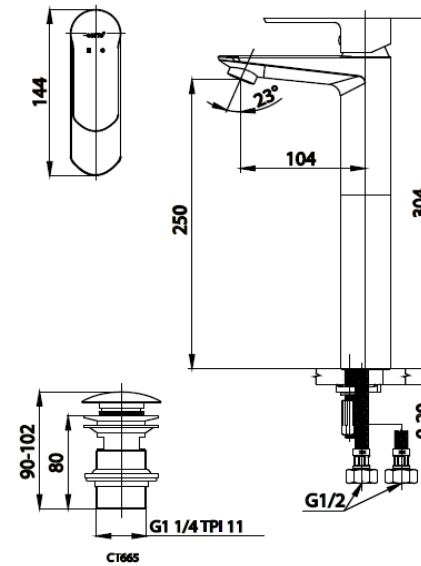

WALTZ Series

CT2402AY LEVER HANDLE BASIN MIXER FAUCET(TALL BODY)

Barcode 8852410240192

Material No. Z231CT2402AYXXXX11

Selling Point

1. Cotto-CLEAN : Uncompromising made from excellent materials without Lead ,Cadmium or Heavy Metal.In order to ensure user's health from heavy metal exposure.
2. Extra Chrome : 8 micron Nickel-Chrome finished, Long-lasting shine. And yet to corrosion and tarnishing resistant
3. Soild Brass : Premium brass constructed with world-class brass manufacuer, to create bathroom masterpiece experience.

Product characteristics

- pices/box : 6
- Inner box weight (Kg.) : 2.3
- Total box weight (Kg.) : 14.4

Recommended Usage

Install On 1 Hole Basin Or Install On Counter (If Use Under-Counter Basin)

Siam Sanitary Ware Co.,Ltd. / Siam Sanitary Fittings Co.,Ltd.