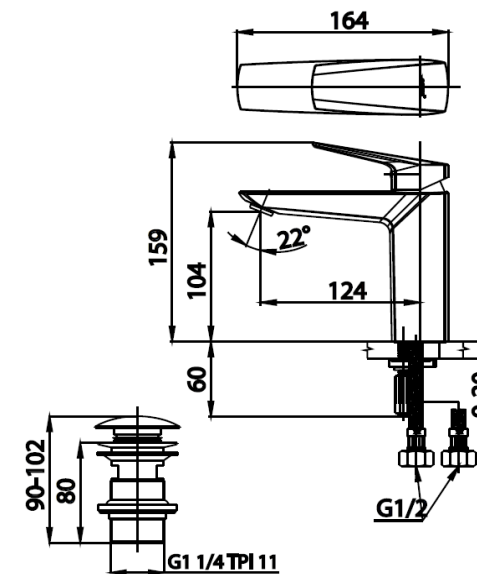

ESSENTIA Series

CT2321A LEVER HANDLE BASIN MIXER FAUCET
Barcode 8852410232111
Material No. Z231CT2321AXXXX11

Selling Point

1. Naturally bold of leaves combined with clear geometric shape , showing the perfect proportions of each essential element to an elegant faucet
2. COTTO CLEAN : Metal Contaminant-Controlled (Lead, Cadmium, Copper, Zinc)
3. Extra Chrome : Coated with 8 Micron Nickel-Chromium
4. Made from high qualities solid brass

Product characteristics

- pices/box : 6
- Inner box weight (Kg.) : 1.8
- Total box weight (Kg.) : 11.3

Recommended Usage

Install On 1 Hole Basin Or Counter For Under Counter Basin