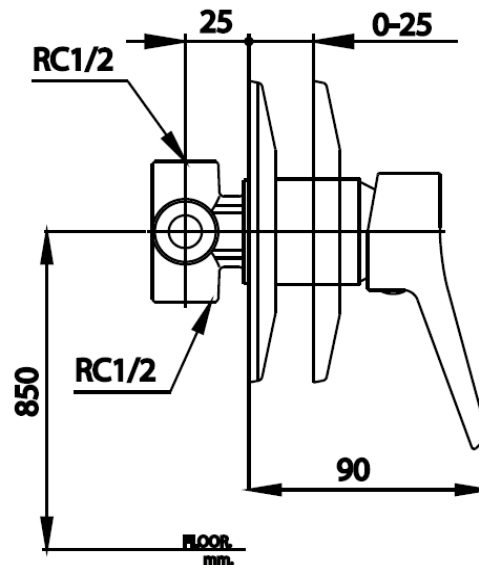

NEXT III Series

CT2293A LEVER HANDLE CONCEALED MIXER STOP VALVE
Barcode 8852410229289
Material No. Z231CT2293AXXXX11

Selling Point

1. COTTO CLEAN : Metal Contaminant-Controled (Lead, Cadmium, Copper, Zinc)
2. Extra Chrome : Coated with 8 Micron Nickel-Chromium
3. Soild Brass :Soild Brass : Premium brass constructed with world-class brass manufacuer, to create bathroom masterpiece experience.

Product characteristics

- pices/box : 8
- Inner box weight (Kg.) : 0.9
- Total box weight (Kg.) : 7.7

Recommended Usage

Valve For Fixed Shower

Siam Sanitary Ware Co.,Ltd. / Siam Sanitary Fittings Co.,Ltd.