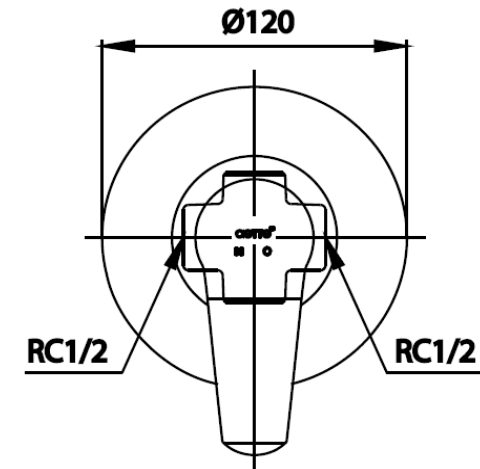

NEXT III Series

CT2293A LEVER HANDLE CONCEALED MIXER STOP VALVE
Barcode 8852410229289
Material No. Z231CT2293AXXXX11

Selling Point

1. COTTO CLEAN : Metal Contaminant-Controled (Lead, Cadmium, Copper, Zinc)
2. Extra Chrome : Coated with 8 Micron Nickel-Chromium
3. Soild Brass :Soild Brass : Premium brass constructed with world-class brass manufacuer, to create bathroom masterpiece experience.

Product characteristics

- pices/box : 8
- Inner box weight (Kg.) : 0.9
- Total box weight (Kg.) : 7.7

Recommended Usage

Valve For Fixed Shower

Siam Sanitary Ware Co.,Ltd. / Siam Sanitary Fittings Co.,Ltd.