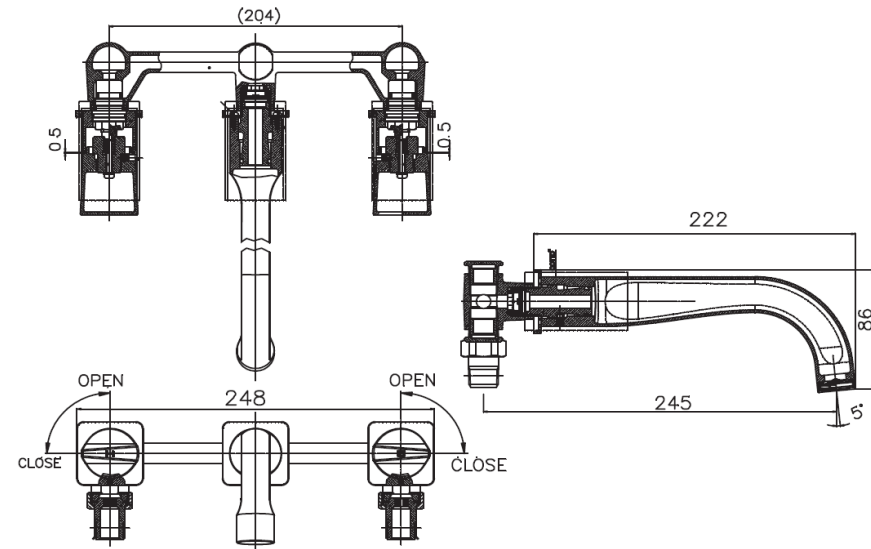

CRESCENT Series

CT2283C44 3 HOLE 8" BASIN MIXER FAUCET WALL-MOUNTED

Barcode 8852410228428

Material No. Z231CT2283C44XXX11

Selling Point

1. Solid brass High Quality materials, durable
2. European Design
3. Extra Chrome : Plated with 8 Micron Nickel-Chromium
4. COTTO CLEAN : Metal Contaminant-Controled (Lead, Cadmium, Copper, Zinc)
5. Flexi Aerator : Adjustable Aerator & Self-Cleaning Function

Product characteristics

- pices/box : 1
- Inner box weight (Kg.) : 1
- Total box weight (Kg.) : 2

Recommended Usage

Install on wall, use with Above Counter basin or Countertop basin

Siam Sanitary Ware Co.,Ltd. / Siam Sanitary Fittings Co.,Ltd.