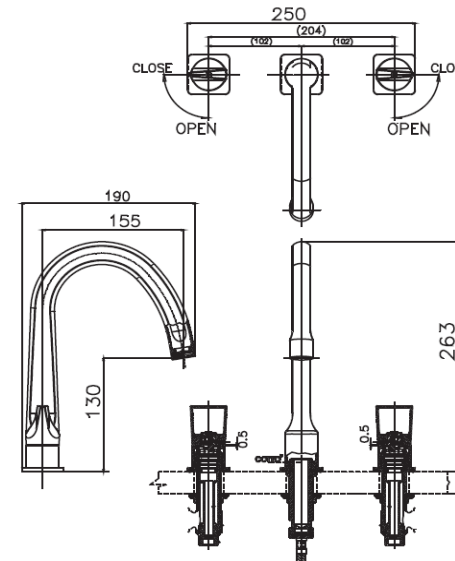

CRESCENT Series

CT2282C46 3 HOLE 8" BASIN MIXER FAUCET

Barcode 8852410228374

Material No. Z231CT2282C46XXX11

Selling Point

1. Solid brass High Quality materials, durable
2. European Design
3. Extra Chrome : Plated with 8 Micron Nickel-Chromium
4. COTTO CLEAN : Metal Contaminant-Controlled (Lead, Cadmium, Copper, Zinc)
5. Flexi Aerator : Adjustable Aerator & Self-Cleaning Function

Product characteristics

- pices/box : 1
- Inner box weight (Kg.) : 1
- Total box weight (Kg.) : 2

Recommended Usage

Install on 3 holes basin or on counter for countertop basin

Siam Sanitary Ware Co.,Ltd. / Siam Sanitary Fittings Co.,Ltd.