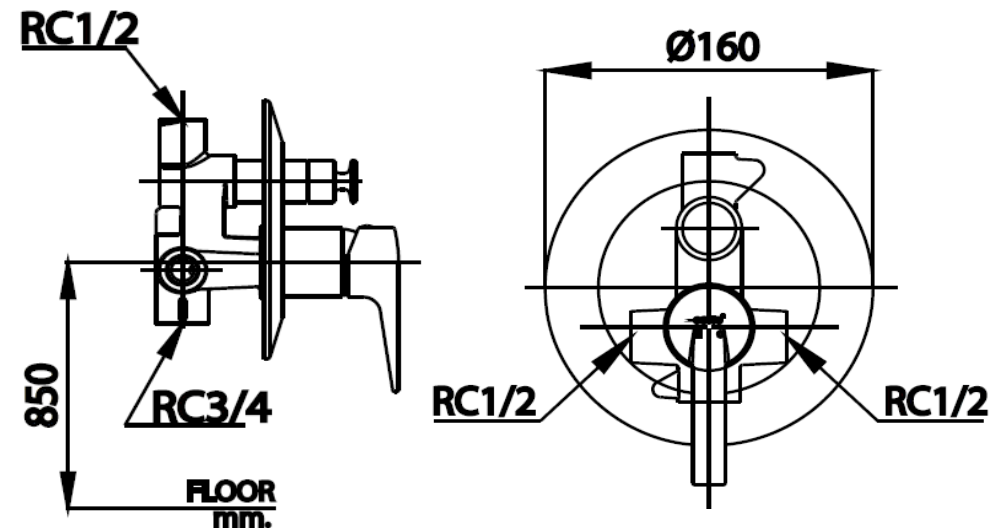

LINIO Series

CT2267A LEVER HANDLE CONCEALED MIXER STOP VALVE WITH DIVERTER

Barcode 8852410226301

Material No. Z231CT2267AXXXX11

Selling Point

1. COTTO CLEAN : Heavy metal contamination controlled (Lead,Cadmium, Copper, Zinc)
2. Extra Chrome : Shining bright with 8 micron plating nickel-chromium
3. FLEXI AERATOR : Adjustable flow-angle aerator
4. Self-cleaning : Auto-clean Aerator with Self-flush, flushes out sediment and particles. Long-lasting life span

Product characteristics

- pices/box	:	4
- Inner box weight (Kg.)	:	3
- Total box weight (Kg.)	:	21

Recommended Usage

Valve to connect with Fixed Shower and Bathtub's Spout