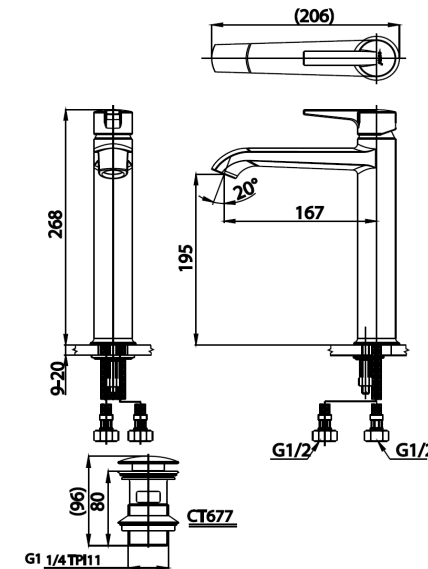

LINIO Series

CT2262AY LEVER HANDLE BASIN MIXER FAUCET(TALL BODY)

Barcode 8852410226318

Material No. Z231CT2262AYXXX11

Selling Point

1. COTTO CLEAN : Heavy metal contamination controlled (Lead,Cadmium, Copper, Zinc)
2. Extra Chrome : Shining bright with 8 micron plating nickel-chromium
3. FLEXI AERATOR : Adjustable flow-angle aerator
4. Self-cleaning : Auto-clean Aerator with Self-flush, flushes out sediment and particles. Long-lasting life span

Product characteristics

- pices/box : 6
- Inner box weight (Kg.) : 2
- Total box weight (Kg.) : 30

Recommended Usage

Install on counter for Above counter basin