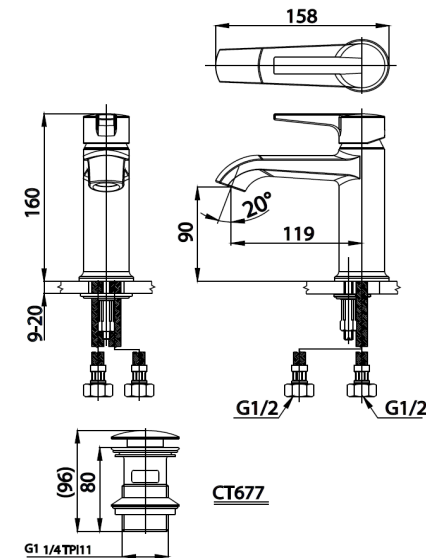

LINIO Series

CT2261A LEVER HANDLE BASIN MIXER FAUCET WITH PUSH WASTE AND INLET HOSE

Barcode 8852410226271

Material No. Z231CT2261AXXXX11

Selling Point

1. COTTO CLEAN : Heavy metal contamination controlled (Lead,Cadmium, Copper, Zinc)
2. Extra Chrome : Shining bright with 8 micron plating nickel-chromium
3. FLEXI AERATOR : Adjustable flow-angle aerator
4. Self-cleaning : Auto-clean Aerator with Self-flush, flushes out sediment and particles. Long-lasting life span

Product characteristics

- pices/box : 6
- Inner box weight (Kg.) : 2
- Total box weight (Kg.) : 22

Recommended Usage

Install on 1 hole basin or Install on counter (if use under-counter basin)

Siam Sanitary Ware Co.,Ltd. / Siam Sanitary Fittings Co.,Ltd.