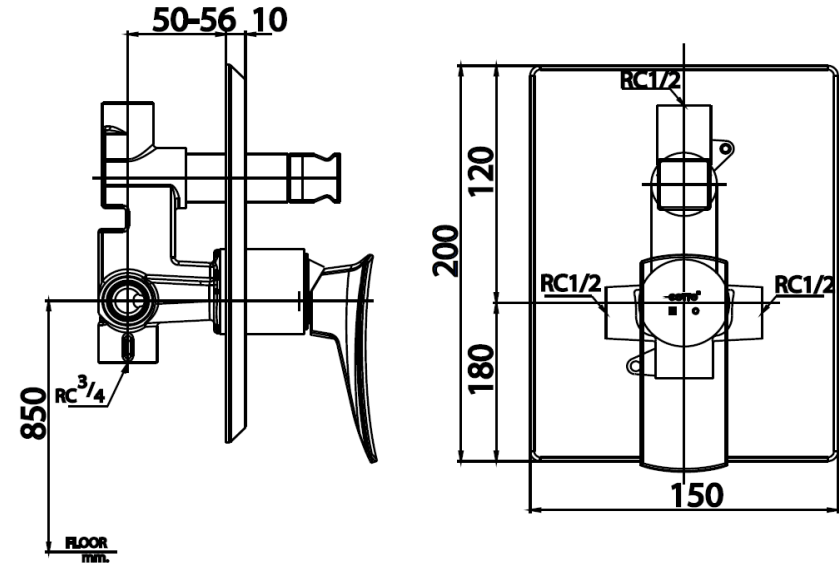

THANTARA Series

CT2255A#CRG LEVER HANDLE CONCEALED MIXER STOP VALVE WITH DIVERTOR(CHROME&ROSEGOLD)

Barcode 8852410222723

Material No. Z231CT2255ACRGXX18

จุดขาย

1. Extra Chrome : Nickel-chromium plated up to 8 micron.
2. COTTO CLEAN : Heavy metal substances control : Zinc, Lead, Cadmium and Copper
3. Unique design : inspire from Thai identity.

Product characteristics

- pices/box : 4
- Inner box weight (Kg.) : 3
- Total box weight (Kg.) : 11

Recommended Usage

Valve for Fixed Shower and Bathtub's Spout

Siam Sanitary Ware Co.,Ltd. / Siam Sanitary Fittings Co.,Ltd.