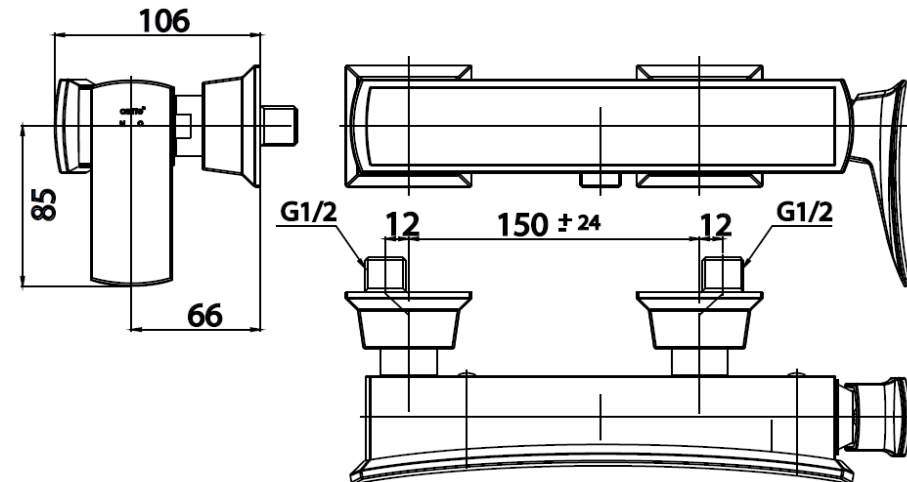

THANTARA Series

CT2253A LEVER HANDL EXPOSED SHOWER MIXER
Barcode 8852410222532
Material No. Z231CT2253AXXXXX11

Selling Point

1. Extra Chrome : Nickel-chromium plated up to 8 micron.
2. COTTO CLEAN : Heavy metal substances control : Zinc, Lead, Cadmium and Copper
3. Unique design : inspire from Thai identity.

Product characteristics

- pices/box : 1
- Inner box weight (Kg.) : 1
- Total box weight (Kg.) : 2

Recommended Usage

Valve for Flexible Shower Hose

Siam Sanitary Ware Co.,Ltd. / Siam Sanitary Fittings Co.,Ltd.