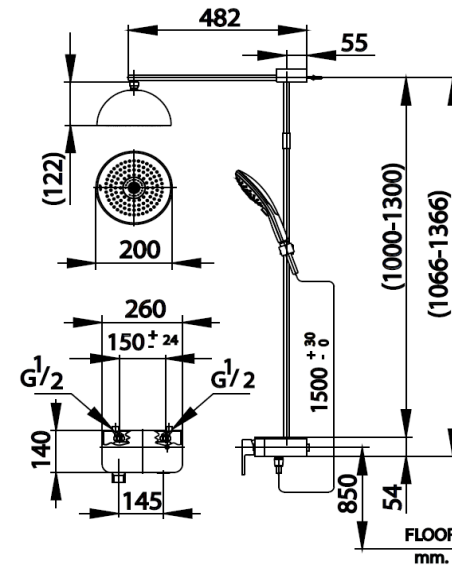

SWITCH PANAL

CT2242W LEVER HANDLE EXPOSED SHOWER MIXER WITH 3 FN.HAND SHOWER AND 8X8 RAIN SHOWER
Barcode 8852410224291
Material No. Z234CT2242WXXXXX11

Selling Point

1. Acrylic shelf, put a tiny thing to add more function in your shower area (max load 4 kg.)
2. Switch diverter technology easy to change shower flow mode (Rain shower / Hand shower)
3. Adjustable shower pipe up to 30 cm before installation
4. Adjustable shower hanger for more flexible usage
5. Rainshower hand is operating with water generator system. User are able to connect their devices via bluetooth and able to play music during shower without any power consumption
6. 3 Functions of handshower : MOVE/ Massage/ Rain

Product characteristics

- pices/box	:	1
- Inner box weight (Kg.)	:	1
- Total box weight (Kg.)	:	4

Recommended Usage

Install on wall to shower, included fixed shower and hand shower

Siam Sanitary Ware Co.,Ltd. / Siam Sanitary Fittings Co.,Ltd.