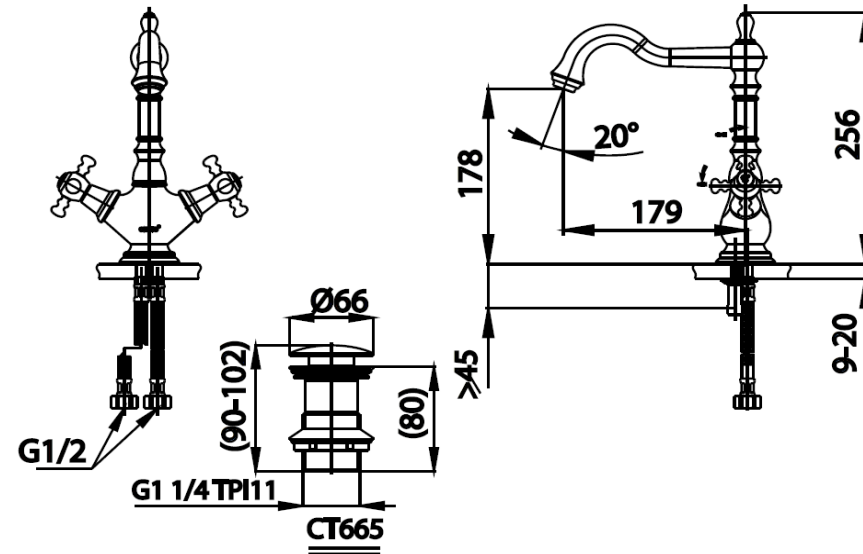

GLAMIS Series

CT2223C18 MONOBLOCK BASIN MIXER FAUCET(TALL BODY) WITH PUSH WASTE AND INLET HOSE

Barcode 8852410223362

Material No. Z231CT2223C18XXX11

Selling Point

1. COTTO CLEAN : Metal Contaminant-Controlled (Lead, Cadmium, Copper, Zinc)
2. Extra Chrome : Plated with up to 8 Micron Nickel-Chromium
3. The inspiration for the design from Glamis Castel in Scotland with a mysterious and beautiful like a fairy tales

Product characteristics

- pices/box : 6
- Inner box weight (Kg.) : 3
- Total box weight (Kg.) : 35

Recommended Usage

Install on 1 hole basin or counter for countertop basin

Siam Sanitary Ware Co.,Ltd. / Siam Sanitary Fittings Co.,Ltd.

36/11 Viphavadee Rangsit Rd, Sanam Bin, Donmuang, Bangkok 10210. Thailand

Tel : + 66 (0) 2973-5040-54

Fax : + 66 (0) 2973-3470

www.cotto.co.th

Export Department

Tel : + 66 (0) 2973-5040-54

Fax : + 66 (0) 2973-3472

The company reserves the right to change any of the details in the document without prior notice

COTTO
STUDIO

Center	(Donmuang ,Bangkok)	: +66 (0) 2521-7777
East	(Chonburi)	: +66 (038) 416-222
North	(Chiangmai)	: +66 (053) 211-852
North East	(Khonkean)	: +66 (043) 220-555
South	(Phuket)	: +66 (076) 261-388