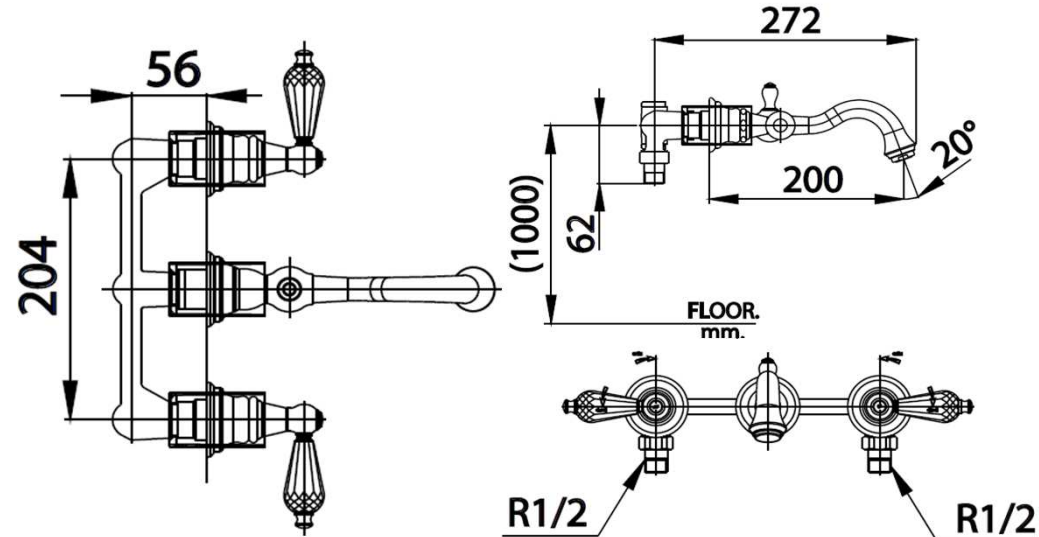

GLAMIS Series

CT2222C17ST 3 HOLES 8" BASIN MIXER FAUCET (WALL MOUNT)

Barcode 8852410222365

Material No. Z231CT2222C17STX11

Selling Point

1. COTTO CLEAN : Metal Contaminant-Controlled (Lead, Cadmium, Copper, Zinc)
2. Extra Chrome : Plated with up to 8 Micron Nickel-Chromium
3. The inspiration for the design from Glamis Castel in Scotland with a mysterious and beautiful like a fairy tales
4. Luxury design with crystal handle from Swarovski

Product characteristics

- pices/box	:	6
- Inner box weight (Kg.)	:	3
- Total box weight (Kg.)	:	34

Recommended Usage

Install on wall, use with above counter basin or under counter basin

Siam Sanitary Ware Co.,Ltd. / Siam Sanitary Fittings Co.,Ltd.