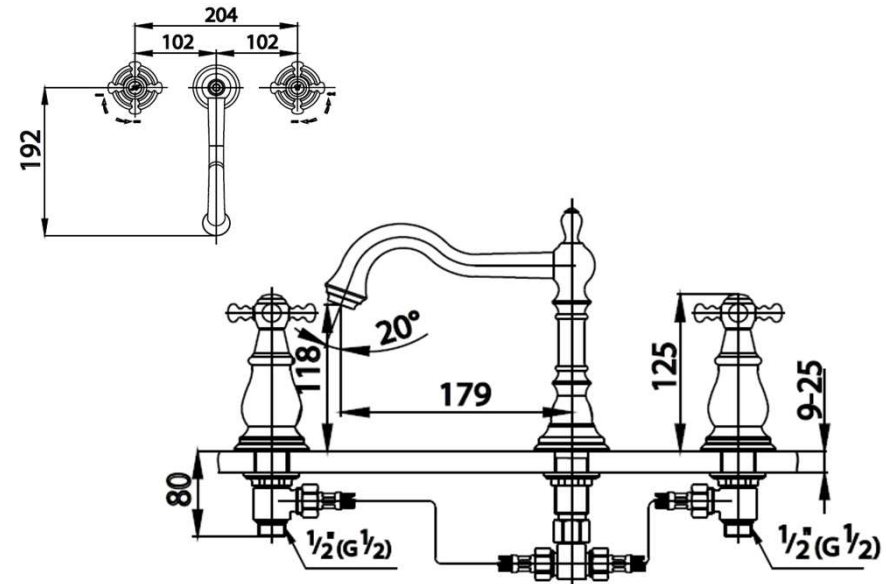

GLAMIS Series

CT2221C18 3 HOLES 8" BASIN MIXER FAUCET

Barcode 8852410222341

Material No. Z231CT2221C18XXX11

Selling Point

1. COTTO CLEAN : Metal Contaminant-Controlled (Lead, Cadmium, Copper, Zinc)
2. Extra Chrome : Plated with up to 8 Micron Nickel-Chromium
3. The inspiration for the design from Glamis Castel in Scotland with a mysterious and beautiful like a fairy tales

Product characteristics

- pices/box	:	4
- Inner box weight (Kg.)	:	1
- Total box weight (Kg.)	:	8

Recommended Usage

Install on 3 holes basin or counter in case of under counter basin

Siam Sanitary Ware Co.,Ltd. / Siam Sanitary Fittings Co.,Ltd.