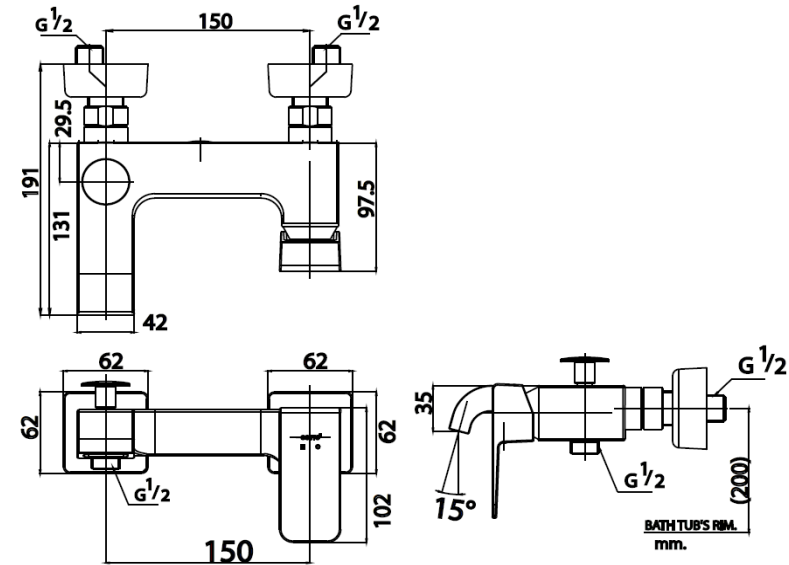

SONATA Series

CT2195A LEVER HANDLE EXPOSED BATH MIXER
Barcode 8852410219327
Material No. Z231CT2195AXXXX11

Selling Point

1. Extra Chrome : Plated with 8 Micron Nickel-Chromium
2. COTTO CLEAN : Metal Contaminant-Controlled (Lead, Cadmium, Copper, Zinc)
3. Made from high quality brass
4. The perfect combination of the senses of luxury and the symmetry of the boldlines, reflecting the elegant of Art Deco

Product characteristics

- pices/box : 4
- Inner box weight (Kg.) : 2
- Total box weight (Kg.) : 9

Recommended Usage

Use as valve for fixed shower and bath spout

Siam Sanitary Ware Co.,Ltd. / Siam Sanitary Fittings Co.,Ltd.