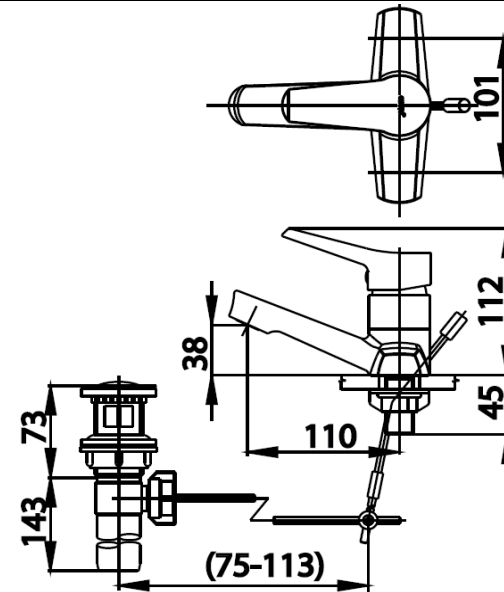

## NEXT III Series

**CT2179AE** CENTER 4" BASIN MIXER FAUCET  
**Barcode** 8852410217422  
**Material No.** Z231CT2179AEXXX11

### Product Features

- piece/box : 4
- Include inner box weight (Kg) : 1
- Include outer box weight (Kg) : 4

### Recommended Usage

Install on 3 holes basin, or on counter for countertop basin

Siam Sanitary Ware Co.,Ltd. / Siam Sanitary Fittings Co.,Ltd.

36/11 Viphavadee Rangsit Rd, Sanam Bin, Donmuang, Bangkok 10210. Thailand