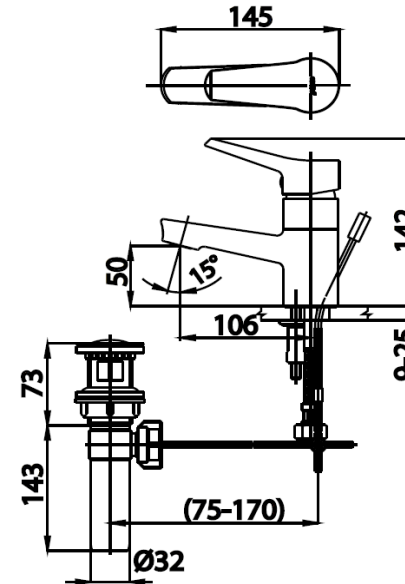

NEXT III Series

CT2178AE SINGLE LEVER BASIN MIXER FAUCET WITH POP-UP WASTE
Barcode 8852410217415
Material No. Z231CT2178AEXXX11

Selling Point

1. COTTO CLEAN : Metal Contaminant-Controlled (Lead, Cadmium, Copper, Zinc)
1. Extra Chrome : Plated with 8 Micron Nickel-Chromium

Product Features

- piece/box : 6
- Include inner box weight (Kg) : 1
- Include outer box weight (Kg) : 6

Recommended Usage

Install on 1 hole basin or on counter for undercounter basin

Siam Sanitary Ware Co.,Ltd. / Siam Sanitary Fittings Co.,Ltd.