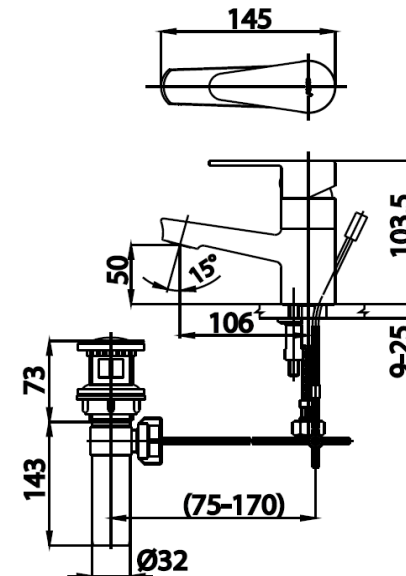

NEXT I Series

CT2174AE E/SINGLE LEVER BASIN MIXER FAUCET WITH POP-UP WASTE
Barcode 8852410217378
Material No. Z231CT2174AEXXXX11

Selling Point

1. COTTO CLEAN : Metal Contaminant-Controlled (Lead, Cadmium, Copper, Zinc)
1. Extra Chrome : Plated with 8 Micron Nickel-Chromium

Product Features

- piece/box : 6
- Include inner box weight (Kg) : 1
- Include outter box weight (Kg) : 6

Recommended Usage

Install on 1 hole basin or on counter for undercounter basin

Siam Sanitary Ware Co.,Ltd. / Siam Sanitary Fittings Co.,Ltd.