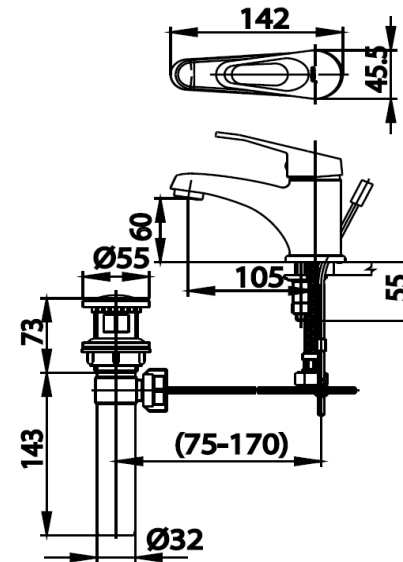

ARONA V.II Series

CT2171A SINGLE LEVER BASIN MIXER FAUCET WITH POP-UP WASTE
Barcode 8852410217279
Material No. Z231CT2171AXXXXX11

COTTO

Selling Point

- 1.COTTO CLEAN : Metal Contaminant-Controlled (Lead, Cadmium, Copper, Zinc)
- 2.Extra Chrome : Coated with 8 Micron Nickel-Chromium

Product Features

- piece/box : 6
- Include inner box weight (Kg) : 2
- Include outter box weight (Kg) : 11

Recommended Usage

Install on 1 hole basin or on counter for undercounter basin

Siam Sanitary Ware Co.,Ltd. / Siam Sanitary Fittings Co.,Ltd.