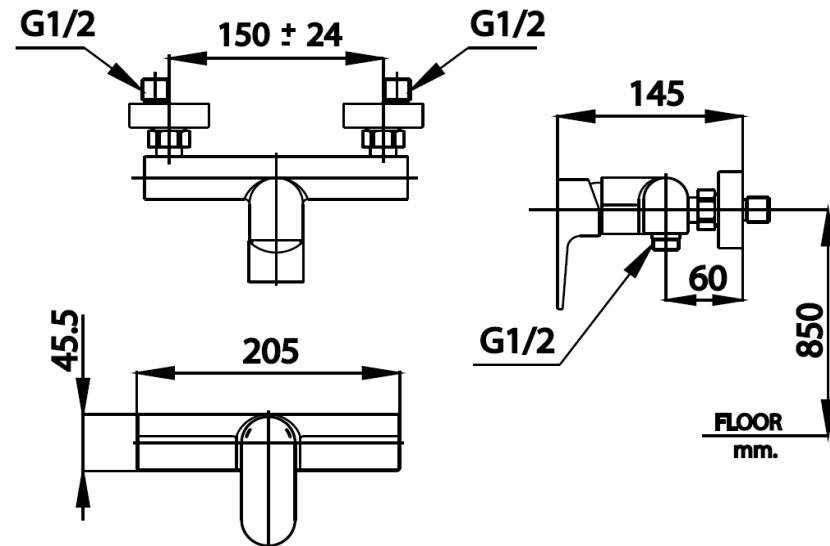

LUKE Series

CT2163A EXPOSED SHOWER MIXER

Barcode 8852410216319

Material No. Z231CT2163XXXXX11

Selling Point

1. Extra Chrome : 8 micron Nickel-Chrome finished, Long-lasting shine. And yet to corrosion and tarnishing resistant
2. COTTO CLEAN : Uncompromising quality, made from excellent production without Lead,Cadmium or Heavy Metal. In order to ensure user's health from heavy metal exposure.
3. Solid Brass : High-quality brass constructed, to create bathroom masterpiece experience.
4. Sleek-n-Neek : Simplicity comes with dynamic isometric style. Comfort to contemporary and even bespoke designed bathroom

Product characteristics

- pices/box	:	1
- Inner box weight (Kg.)	:	1
- Total box weight (Kg.)	:	2

Recommended Usage

Mounted on bathroom wall, connect to Hand shower

Hard-surface cleaner is not recommended, Applying the COTTO multi-purpose cleaner to perform a routine cleaning