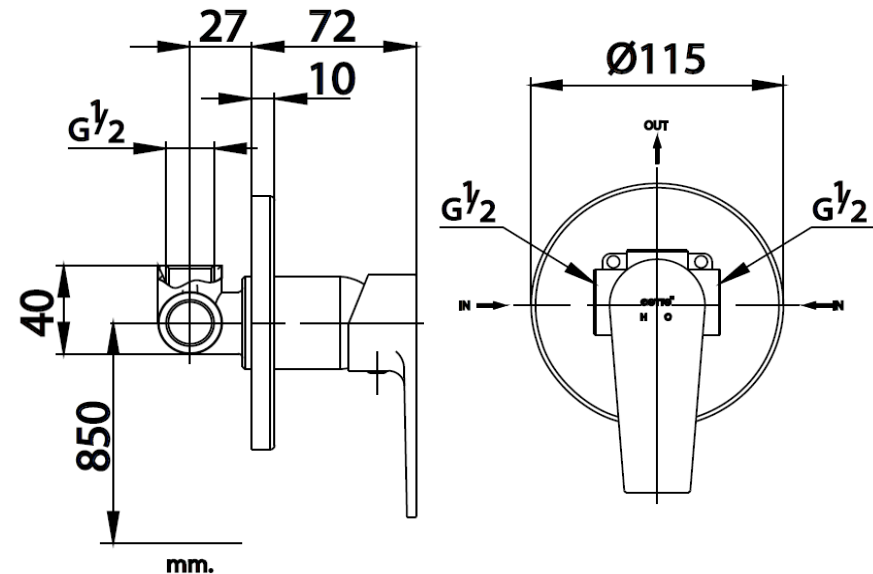

LUKE Series

CT2161A CONCEALED MIXER STOP VALVE

Barcode 8852410216296

Material No. Z231CT2161XXXXX11

Selling Point

1. Extra Chrome : 8 micron Nickel-Chrome finished, Long-lasting shine. And yet to corrosion and tarnishing resistant
2. COTTO CLEAN : Uncompromising quality, made from excellent production without Lead,Cadmium or Heavy Metal. In order to ensure user's health from heavy metal exposure.
3. Solid Brass : High-quality brass constructed, to create bathroom masterpiece experience.
4. Sleek-n-Neek : Simplicity comes with dynamic isometric style. Comfort to contemporary and even bespoke designed bathroom

Product characteristics

- pices/box	:	1
- Inner box weight (Kg.)	:	1
- Total box weight (Kg.)	:	2

Recommended Usage

Mounted on bathroom wall, Install with Shower Head

Hard-surface cleaner is not recommended, Applying the COTTO multi-purpos cleaner to perform a routine cleaning