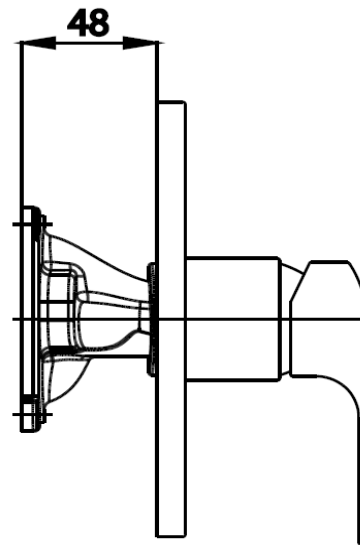

SCIROCCO Series

CT2151A LEVER HANDLE CONCEALED MIXER STOP VALVE USE WITH COTTO PROS
Barcode 8852410215282
Material No. Z231CT2151AXXXX11

Selling Point

1. Extra Chrome : Plated with 8 Micron Nickel-Chromium
2. Made from high quality brass

Product characteristics

- pices/box : 4
- Inner box weight (Kg.) : 1
- Total box weight (Kg.) : 5

Recommended Usage

Valve for Fixed Shower

Siam Sanitary Ware Co.,Ltd. / Siam Sanitary Fittings Co.,Ltd.

36/11 Viphavadee Rangsit Rd, Sanam Bin, Donmuang, Bangkok 10210. Thailand