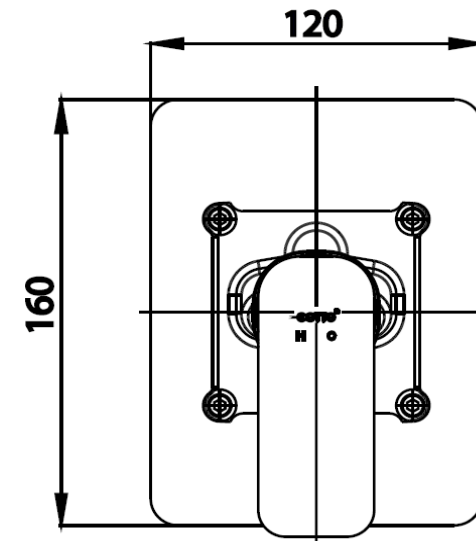

SCIROCCO Series

CT2151A LEVER HANDLE CONCEALED MIXER STOP VALVE USE WITH COTTO PROS
Barcode 8852410215282
Material No. Z231CT2151AXXXX11

Selling Point

1. Extra Chrome : Plated with 8 Micron Nickel-Chromium
2. Made from high quality brass

Product characteristics

- pices/box : 4
- Inner box weight (Kg.) : 1
- Total box weight (Kg.) : 5

Recommended Usage

Valve for Fixed Shower

Siam Sanitary Ware Co.,Ltd. / Siam Sanitary Fittings Co.,Ltd.

36/11 Viphavadee Rangsit Rd, Sanam Bin, Donmuang, Bangkok 10210. Thailand