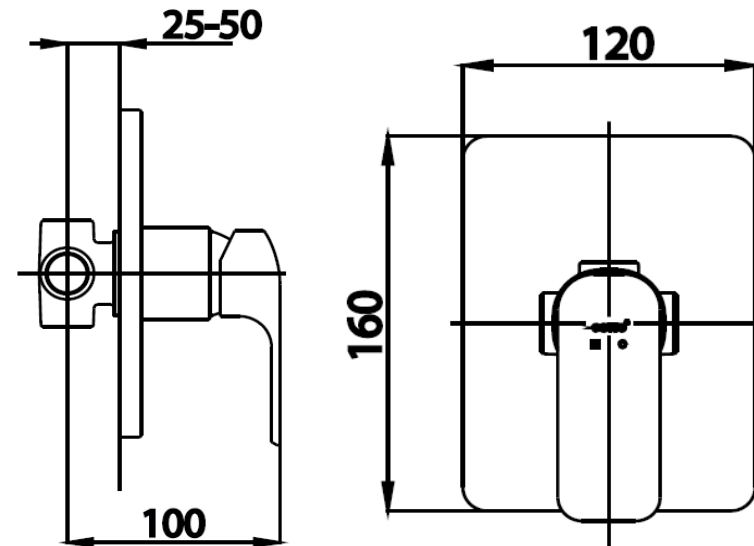

SCIROCCO SENSE Series

CT2146A#BL SINGLE LEVER HANDLE CONCEALED MIXER STOP VALVE/BLACK
Barcode 8852410214452
Material No. Z231CT2146ABLXXX15

Selling Point

1. European Design
2. Made from high quality brass
3. PVD Coating Technology Finishing
4. Extra Chrome : Plated with 8 micron Nickel - Chromium

Product characteristics

- pices/box : 6
- Inner box weight (Kg.) : 1
- Total box weight (Kg.) : 8

Recommended Usage

Valve for Fixed Shower

Siam Sanitary Ware Co.,Ltd. / Siam Sanitary Fittings Co.,Ltd.

36/11 Viphavadee Rangsit Rd, Sanam Bin, Donmuang, Bangkok 10210. Thailand