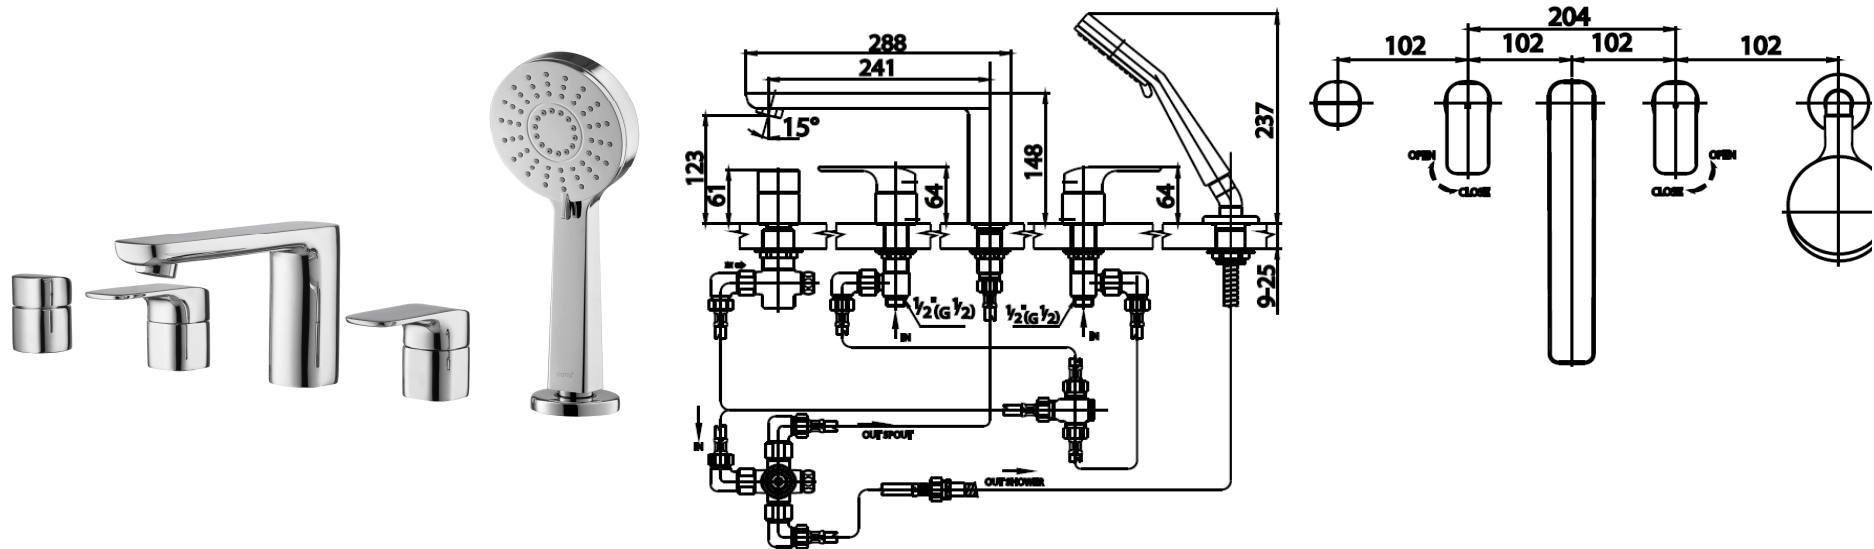

SCIROCCO Series

CT2125Z90 BATH FILLER MIXER WITH 3 FN.HAND SHOWER
Barcode 8852410212465
Material No. Z234CT2125Z90XXX11

Selling Point

1. Extra Chrome : Plated with 8 micron Nickel-Chromium
2. COTTO CLEAN : Metal Contaminated Protection(Lead,Cadmium,Copper,Sink)

Product characteristics

- pices/box : 4.0
- Inner box weight (Kg.) : 5.5
- Total box weight (Kg.) : 22.8

Recommended Usage

Install on bathtub (Please see suitable dimension)

Siam Sanitary Ware Co.,Ltd. / Siam Sanitary Fittings Co.,Ltd.