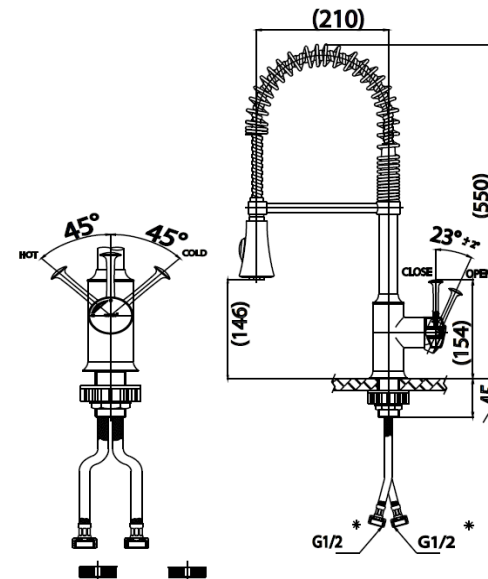

KITCHEN FAUCET Series

CT2099A SINGLE LEVER KITCHEN MIXER FAUCET
Barcode 8852410209397
Material No. Z231CT2099AXXXX11

Selling Point

1. Extra Chrome : Plated with 8 Micron Nickel-Chromium
2. Turnable Spout
3. 2 Functions of water : Normal and Spray

Product characteristics

- pices/box : 1
- Inner box weight (Kg.) :
- Total box weight (Kg.) : 4

Recommended Usage

Install on 1 hole basin or counter for Under Counter basin

Siam Sanitary Ware Co.,Ltd. / Siam Sanitary Fittings Co.,Ltd.