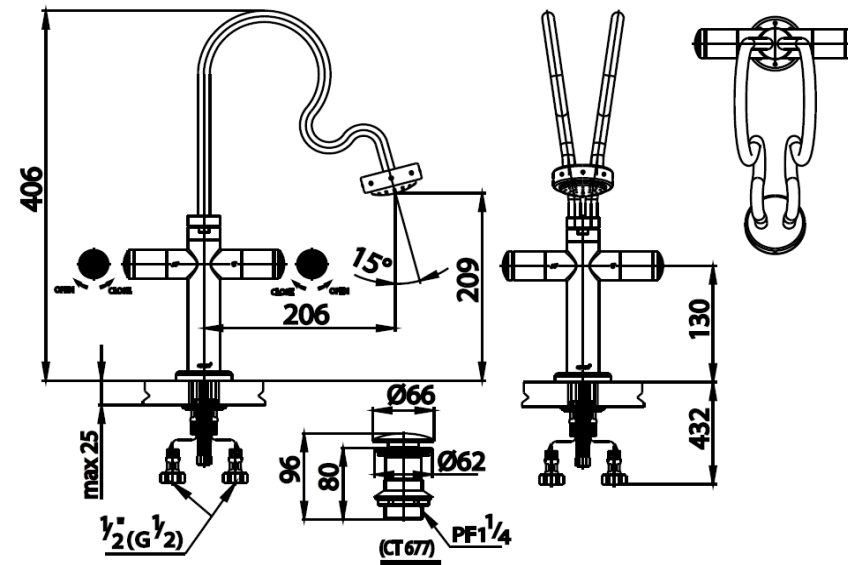

HIMMAPAN Series

CT2088C25ST MONOBLOCK BASIN MIXER FAUCET WITH PUSH WASTE AND INLET HOSE

Barcode 8852410208420

Material No. Z231CT2088C25STX11

Selling Point

1. COTTO CLEAN : Metal Contaminant-Controlled (Lead, Cadmium, Copper, Zinc)
2. Extra Chrome : Plated with 8 Micron Nickel-Chromium
3. Handle decorated with Swarovski Crystal
4. Spout tip decorated with Swarovski Zirconia
5. Inspired by the texture of Himmapan animals

Product characteristics

- pices/box : 1
- Inner box weight (Kg.) : 4
- Total box weight (Kg.) : 4

Recommended Usage

Install on 1 hole basin or conter for contertop basin

Siam Sanitary Ware Co.,Ltd. / Siam Sanitary Fittings Co.,Ltd.