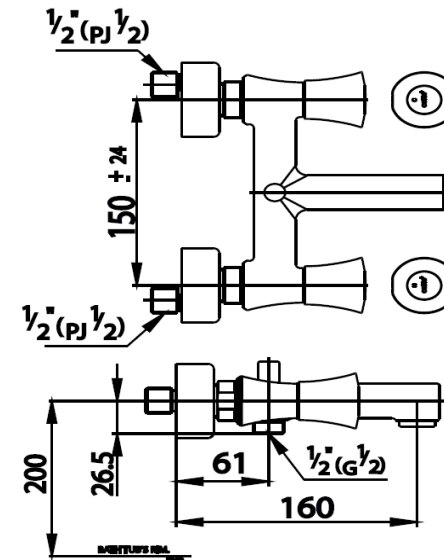

VILLA Series

CT2067C26 EXPOSED BATH MIXER
Barcode 8852410206334
Material No. Z231CT2067C26XXX11

Selling Point

1. Extra Chrome : Plated with 8 Micron Nickel-Chromium

Product characteristics

- pices/box : 4
- Inner box weight (Kg.) : 2
- Total box weight (Kg.) : 8

How to use

Install on wall, use with bathtub and flexible shower hose

Siam Sanitary Ware Co.,Ltd. / Siam Sanitary Fittings Co.,Ltd.

36/11 Viphavadee Rangsit Rd, Sanam Bin, Donmuang, Bangkok 10210. Thailand