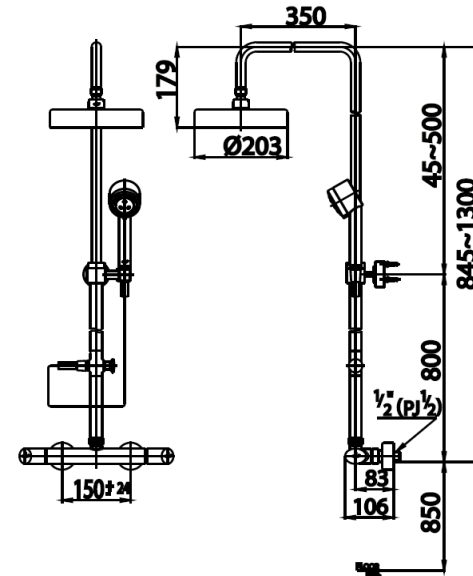

TERRANOVA Series

CT2048WS EXPOSED SHOWER MIXER WITH 3 FN. HANDSHOWER SET AND RAIN SHOWER 8"
Barcode 8852410204538
Material No. Z234CT2048WSXXX11

Selling Point

1. Extra Chrome : Plated with 8 Micron Nickel-Chromium (Faucet Only)
2. Made from high quality brass plated with nickel-chromium
3. Adjustable Shower Arm Height

Product characteristics

- pices/box : 1
- Inner box weight (Kg.) : 8
- Total box weight (Kg.) : 8

Recommended Usage

Install on wall to shower, included fixed shower and hand shower

Siam Sanitary Ware Co.,Ltd. / Siam Sanitary Fittings Co.,Ltd.