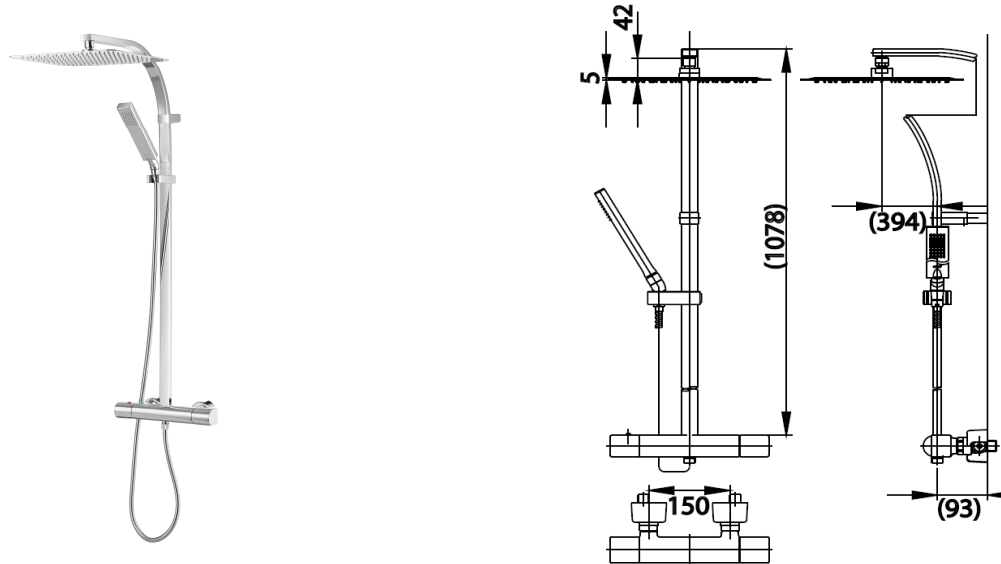

ENRICO Series

CT2042W THERMOSTATIC SHOWER MIXER SET WITH 1 FN.SHOWER AND 12X12" RAIN SHOWER

Barcode 8852410204606

Material No. Z234CT2042WXXXXX11

COTTO

Selling Point

1. Extra Chrome : Plated with 8 Micron Nickel-Chromium (Faucet Only)
2. Install valve for stabilize water temperature
3. Safe to use, Does not get hot when touch the product

Product characteristics

- pices/box : 1
- Inner box weight (Kg.) : -
- Total box weight (Kg.) : 9

Recommended Usage

Install on wall for shower

Siam Sanitary Ware Co.,Ltd. / Siam Sanitary Fittings Co.,Ltd.