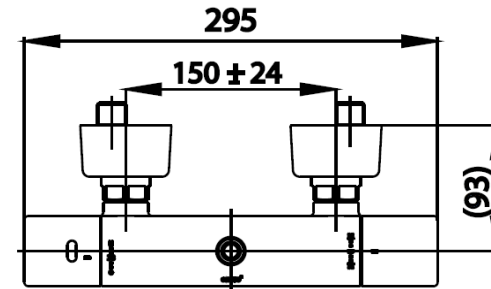

ENRICO Series

CT2042E EXPOSED THERMOSTATIC SHOWER MIXER
Barcode 8852410240543
Material No. Z231CT2042EXXXXX11

Selling Point

1. Extra Chrome : Plated with 8 Micron Nickel-Chromium (Faucet Only)
2. Valve installed, for stable water temperature
3. Safety use : designed to protect the user, product will not be hot when contact

Product characteristics

- pices/box : 6
- Inner box weight (Kg.) : 3.5
- Total box weight (Kg.) : 21.3

Recommended Usage

Install On Wall, Use With Flexible Hose

Siam Sanitary Ware Co.,Ltd. / Siam Sanitary Fittings Co.,Ltd.
 36/11 Viphavadee Rangsit Rd, Sanam Bin, Donmuang, Bangkok 10210. Thailand
 Tel : + 66 (0) 2973-5040-54
 Fax : + 66 (0) 2973-3470
 www.cotto.co.th
 Export Department
 Tel : + 66 (0) 2973-5040-54
 Fax : + 66 (0) 2973-3472