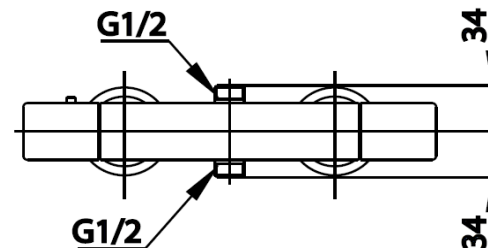

ENRICO Series

CT2042E EXPOSED THERMOSTATIC SHOWER MIXER
Barcode 8852410240543
Material No. Z231CT2042EXXXXX11

Selling Point

1. Extra Chrome : Plated with 8 Micron Nickel-Chromium (Faucet Only)
2. Valve installed, for stable water temperature
3. Safety use : designed to protect the user, product will not be hot when contact

Product characteristics

- pices/box : 6
- Inner box weight (Kg.) : 3.5
- Total box weight (Kg.) : 21.3

Recommended Usage

Install On Wall, Use With Flexible Hose

Siam Sanitary Ware Co.,Ltd. / Siam Sanitary Fittings Co.,Ltd.
 36/11 Viphavadee Rangsit Rd, Sanam Bin, Donmuang, Bangkok 10210. Thailand
 Tel : + 66 (0) 2973-5040-54
 Fax : + 66 (0) 2973-3470
 www.cotto.co.th
 Export Department
 Tel : + 66 (0) 2973-5040-54
 Fax : + 66 (0) 2973-3472