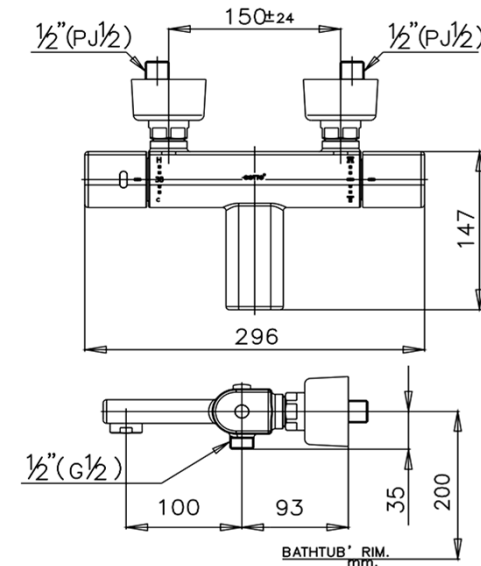

ENRICO Series

CT2041A EXPOSED THERMOSTATIC BATH MIXER

Barcode 8852410204323

Material No. Z231CT2041AXXXXX11

Selling Point

1. Extra Chrome : Plated with 8 Micron Nickel-Chromium (Faucet Only)
2. Valve installed, for stable water temperature

Product characteristics

- pices/box : 6
- Inner box weight (Kg.) : 3
- Total box weight (Kg.) : 17

How to use

Install on wall, use with bathtub and flexible shower hose

Siam Sanitary Ware Co.,Ltd. / Siam Sanitary Fittings Co.,Ltd.