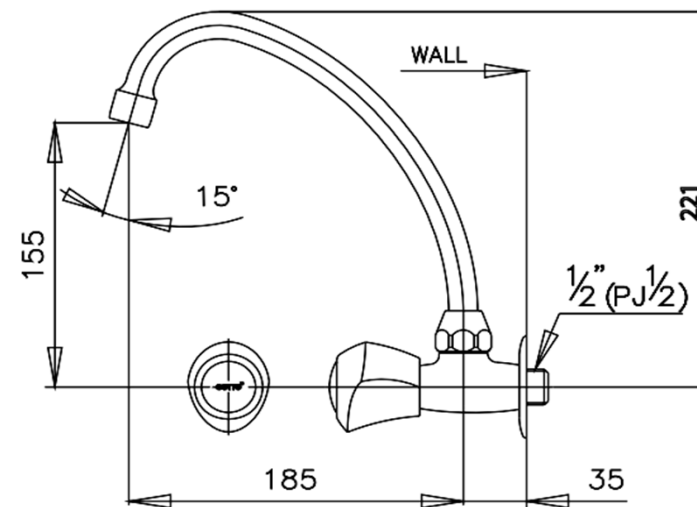

NEW CENTURY Series

CT185C11(HM) KITCHEN FAUCET (WALL MOUNT)

Barcode 8852410185318

Material No. Z231CT185C11HMXX11

Selling Point

1. COTTO CLEAN : Metal Contaminant-Controlled (Lead, Cadmium, Copper, Zinc)
2. Extra Chrome : Plated with 8 Micron Nickel-Chromium
3. Water Saver : 50% Water Saved with installed Aerator

Product characteristics

- pices/box	:	8
- Inner box weight (Kg.)	:	1
- Total box weight (Kg.)	:	6

How to use

Install on wall, use with kitchen sink

Siam Sanitary Ware Co.,Ltd. / Siam Sanitary Fittings Co.,Ltd.