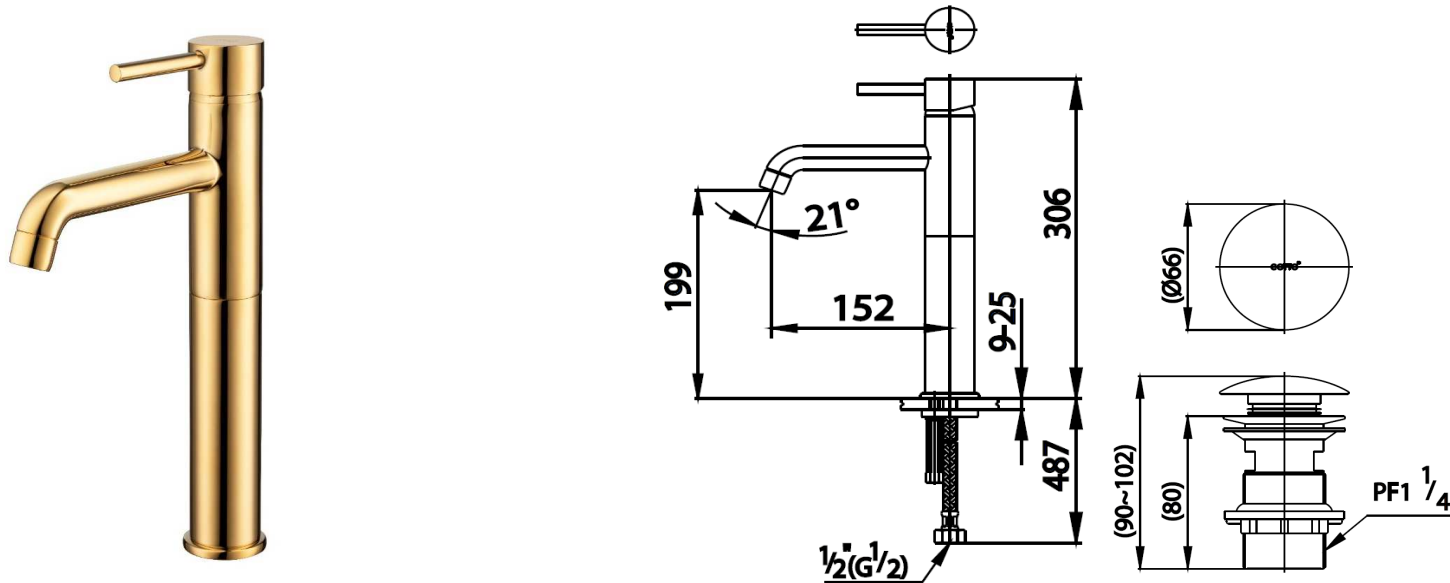

ANTHONY Series

CT144AY#GR2 LEVER HANDLE BASIN FAUCET (LIGHT GOLD)

Barcode 8852410144490

Material No. Z235CT144AYGR2XX19

Selling Point

1. COTTO CLEAN : Metal Contaminant-Controlled (Lead, Cadmium, Copper, Zinc)
2. Solid Brass : Premium brass constructed with world-class brass manufacturer, to create bathroom masterpiece experience
3. Jewel finishes : Jewel finishes: color coating with a special process make the bathroom stand out and unique

Product characteristics

- pieces/box : 4
- Inner box weight (Kg.) : 2.5
- Total box weight (Kg.) : 10.8

Recommended Usage

Install On Counter For Above Counter Basin

Siam Sanitary Ware Co.,Ltd. / Siam Sanitary Fittings Co.,Ltd.

36/11 Viphavadee Rangsit Rd, Sanam Bin, Donmuang, Bangkok 10210. Thailand

Tel : + 66 (0) 2973-5040-54

Fax : + 66 (0) 2973-3470

www.cotto.co.th

Export Department

Tel : + 66 (0) 2973-5040-54

Fax : + 66 (0) 2973-3472

Center

(Donmuang ,Bangkok) : +66 (0) 2521-7777