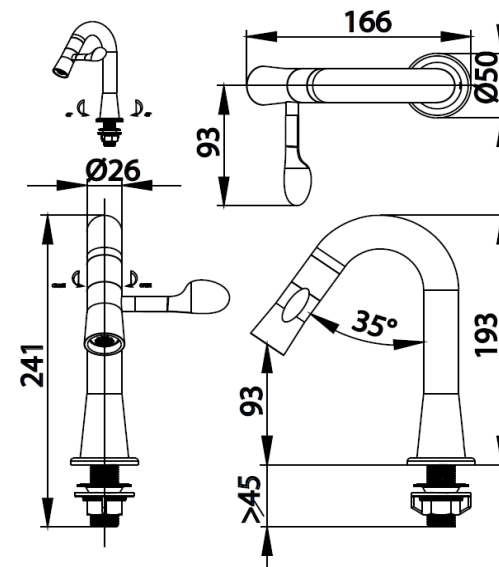

SOFT PADDLE Series

CT1301C43BL SINGLE LEVER FAUCET WITH SOFT BLACK HANDLE(LED) CHROME BODY

Barcode 8852410130943

Material No. Z231CT1301C43BLX11

Selling Point

1. Made from high quality brass
2. Universal design concept product , ease of use for everyone
3. Soft handle mode of thermoplastic elastomer
4. LED Light up during operation (without the use of external power source)
5. LED Light up directly to hand during operation

Product characteristics

- pices/box : 6
- Inner box weight (Kg.) : 1
- Total box weight (Kg.) : 14

Recommended Usage

Install on 1 hole basin or Install on counter (if use under-counter basin)

Siam Sanitary Ware Co.,Ltd. / Siam Sanitary Fittings Co.,Ltd.

36/11 Viphavadee Rangsit Rd, Sanam Bin, Donmuang, Bangkok 10210. Thailand

Tel : + 66 (0) 2973-5040-54

Fax : + 66 (0) 2973-3470

www.cotto.co.th

Export Department

Tel : + 66 (0) 2973-5040-54

Fax : + 66 (0) 2973-3472

The company reserves the right to change any of the details in the document without prior notice

COTTO
STUDIO

Center	(Donmuang ,Bangkok)	: +66 (0) 2521-7777
East	(Chonburi)	: +66 (038) 416-222
North	(Chiangmai)	: +66 (053) 211-852
North East	(Khonkean)	: +66 (043) 220-555
South	(Phuket)	: +66 (076) 261-388