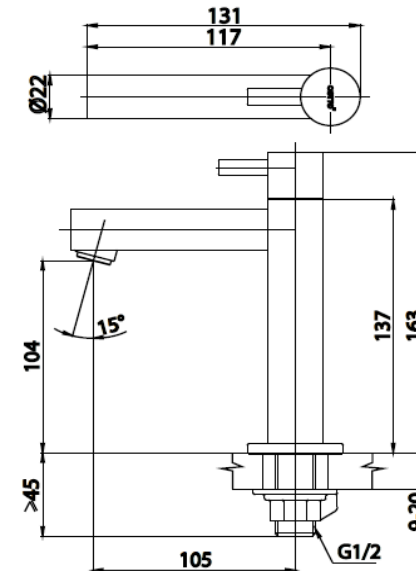

GEO SLIM Series

CT1265C53(HM) SINGLE FAUCET
Barcode 8852410126380
Material No. Z231CT1265C53HMX11

Selling Point

1. COTTO CLEAN : Metal Contaminant-Controlled (Lead, Cadmium, Copper, Zinc)
2. Extra Chrome : Coated with 8 Micron Nickel-Chromium
3. Solid Brass : Premium brass constructed with world-class brass manufacturer, to create bathroom masterpiece experience.

Product characteristics

- pices/box : 8
- Inner box weight (Kg.) : 1.0
- Total box weight (Kg.) : 8.5

Recommended Usage

Install On 1 Hole Basin Or Counter For Under Counter Basin

Siam Sanitary Ware Co.,Ltd. / Siam Sanitary Fittings Co.,Ltd.

36/11 Viphavadee Rangsit Rd, Sanam Bin, Donmuang, Bangkok 10210. Thailand

Tel : + 66 (0) 2973-5040-54

Fax : + 66 (0) 2973-3470

www.cotto.com

COTTO Studio

Tel : + 66 (0) 2973-5040-54

Center (Donmuang ,Bangkok) : +66 (0) 2521-7777

The company reserves the right to change any of the details in the document without prior notice

COTTO
Fixing
Service

Line : @fixingservice