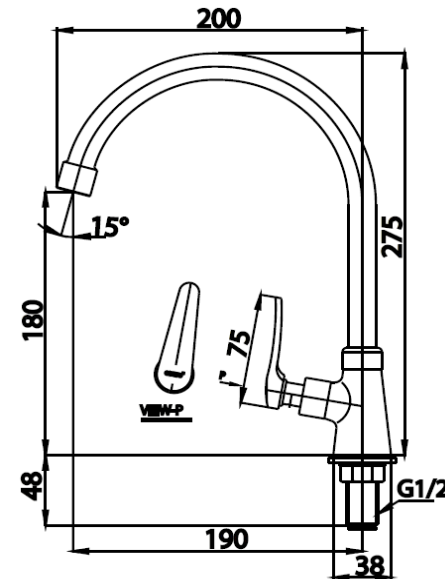

CANDLE Series

CT1253(HM) KITCHEN FAUCET
Barcode 8852410125314
Material No. Z231CT1253HMXXX11

Selling Point

1. COTTO CLEAN : Metal Contaminant-Controlled (Lead, Cadmium, Copper, Zinc)
2. Extra Chrome : Plated with 8 Micron Nickel-Chromium
3. Ceramic disc spindle

Product characteristics

- pices/box : 6
- Inner box weight (Kg.) : 1.0
- Total box weight (Kg.) : 1.0

Recommended Usage

Install On Kitchen Sink

Siam Sanitary Ware Co.,Ltd. / Siam Sanitary Fittings Co.,Ltd.