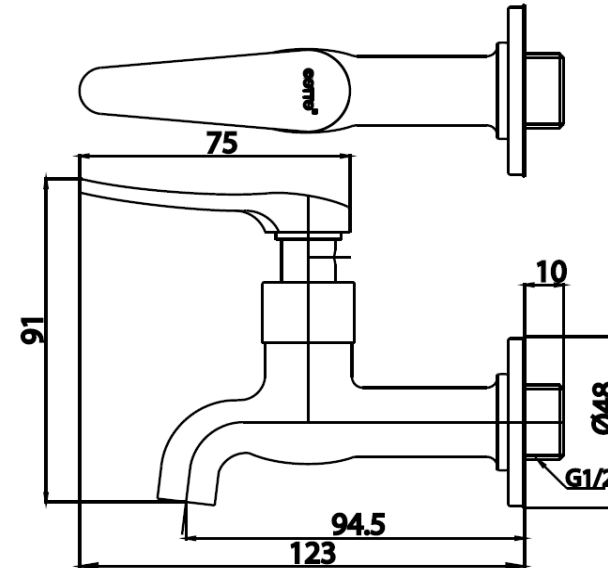

CANDLE Series

CT1252(HM) SHANK FAUCET
Barcode 8852410125215
Material No. Z231CT1252HMXXX11

Selling Point

1. COTTO CLEAN : Metal Contaminant-Controlled (Lead, Cadmium, Copper, Zinc)
2. Extra Chrome : Plated with 8 Micron Nickel-Chromium
3. Ceramic disc spindle

Product characteristics

- pices/box : 6
- Inner box weight (Kg.) : 1.0
- Total box weight (Kg.) : 6.0

Recommended Usage

Install On Wall, Use As Floor Cleansing Faucet Or Bucket Filling Faucet

Siam Sanitary Ware Co.,Ltd. / Siam Sanitary Fittings Co.,Ltd.