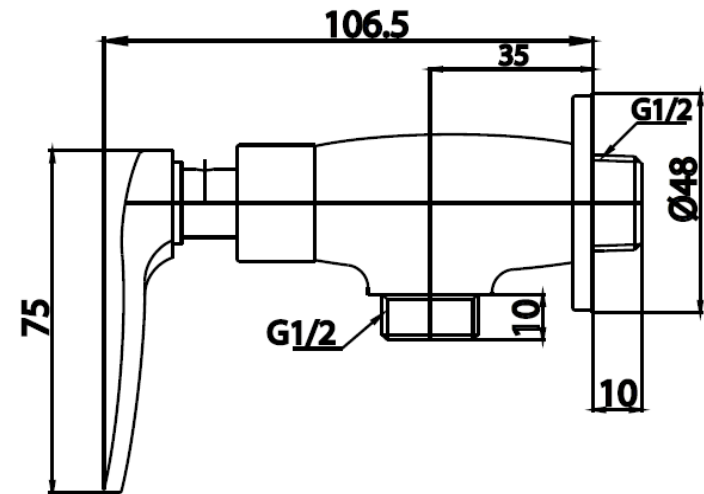

CANDLE Series

CT1251(HM) STOP VALVE FOR SHOWER
Barcode 8852410125109
Material No. Z231CT1251HMXXX11

Selling Point

1. COTTO CLEAN : Metal Contaminant-Controled (Lead, Cadmium, Copper, Zinc)
2. Extra Chrome : Plated with 8 Micron Nickel-Chromium
3. Ceramic disc spindle

Product characteristics

- pices/box : 6
- Inner box weight (Kg) : 1.0
- Total box weight (Kg) : 6.0

Recommended Usage

Valve For Hand Shower

Siam Sanitary Ware Co.,Ltd. / Siam Sanitary Fittings Co.,Ltd.

36/11 Viphavadee Rangsit Rd, Sanam Bin, Donmuang, Bangkok 10210. Thailand