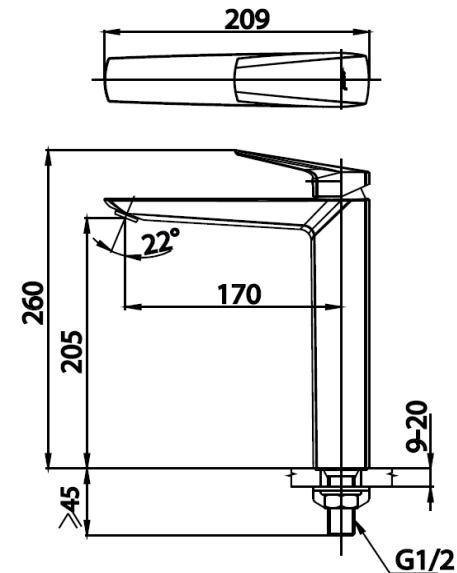

ESSENTIA Series

CT1236AY LEVER HANDLE BASIN FAUCET(TALL BODY)

Barcode 8852410123341

Material No. Z231CT1236AYXXX11

จุดขาย

1. Naturally bold of leaves combined with clear geometric shape , showing the perfect proportions of each essential element to an elegant faucet
2. COTTO CLEAN : Metal Contaminant-Controlled (Lead, Cadmium, Copper, Zinc)
3. Extra Chrome : Coated with 8 Micron Nickel-Chromium
4. Made from high qualities solid brass

Product characteristics

- pices/box : 6
- Inner box weight (Kg.) : 1.5
- Total box weight (Kg.) : 9.7

Recommended Usage

Install On Counter For Above Counter Basin

Siam Sanitary Ware Co.,Ltd. / Siam Sanitary Fittings Co.,Ltd.