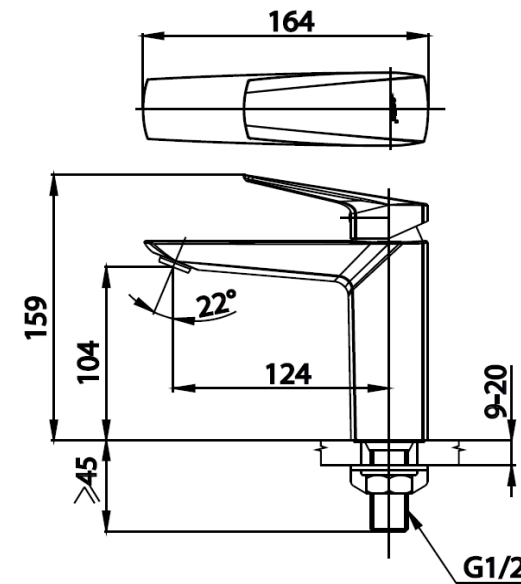

ESSENTIA Series

CT1235A LEVER HANDLE BASIN FAUCET

Barcode 8852410123334

Material No. Z231CT1235AXXXX11

Selling Point

1. Naturally bold of leaves combined with clear geometric shape , showing the perfect proportions of each essential element to an elegant faucet
2. COTTO CLEAN : Metal Contaminant-Controlled (Lead, Cadmium, Copper, Zinc)
3. Extra Chrome : Coated with 8 Micron Nickel-Chromium
4. Made from high qualities solid brass

Product characteristics

- pices/box : 6
- Inner box weight (Kg.) : 1.2
- Total box weight (Kg.) : 7.8

Recommended Usage

Install On 1 Hole Basin Or Counter For Under Counter Basin