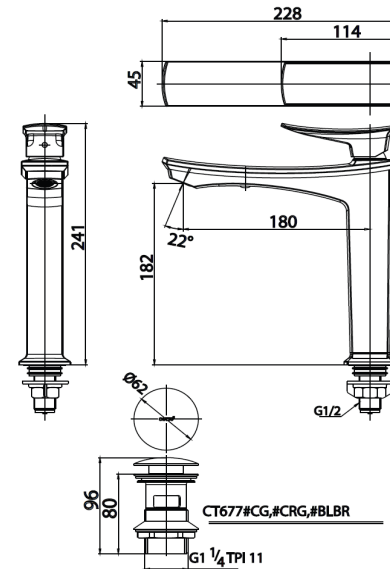

THANTARA Series

CT1222A#CG SINGLE LEVER HANDLE BASIN FAUCET/TALL BODY(CHROME&GOLD)WITH PUSH WASTE

Barcode 8852410122320

Material No. Z231CT1222ACGXXX18

Selling Point

1. Extra Chrome : Nickel-chromium plated up to 8 micron.
2. COTTO CLEAN : Heavy metal substances control : Zinc, Lead, Cadmium and Copper
3. Unique design : inspire from Thai identity.
4. Special water flow, incorporate air in the water, gives a soft feeling on the hand when use.

Product characteristics

- pices/box : 6
- Inner box weight (Kg.) : 2
- Total box weight (Kg.) : 14

Recommended Usage

Install on wall, use with Above Counter basin or Countertop basin

Siam Sanitary Ware Co.,Ltd. / Siam Sanitary Fittings Co.,Ltd.