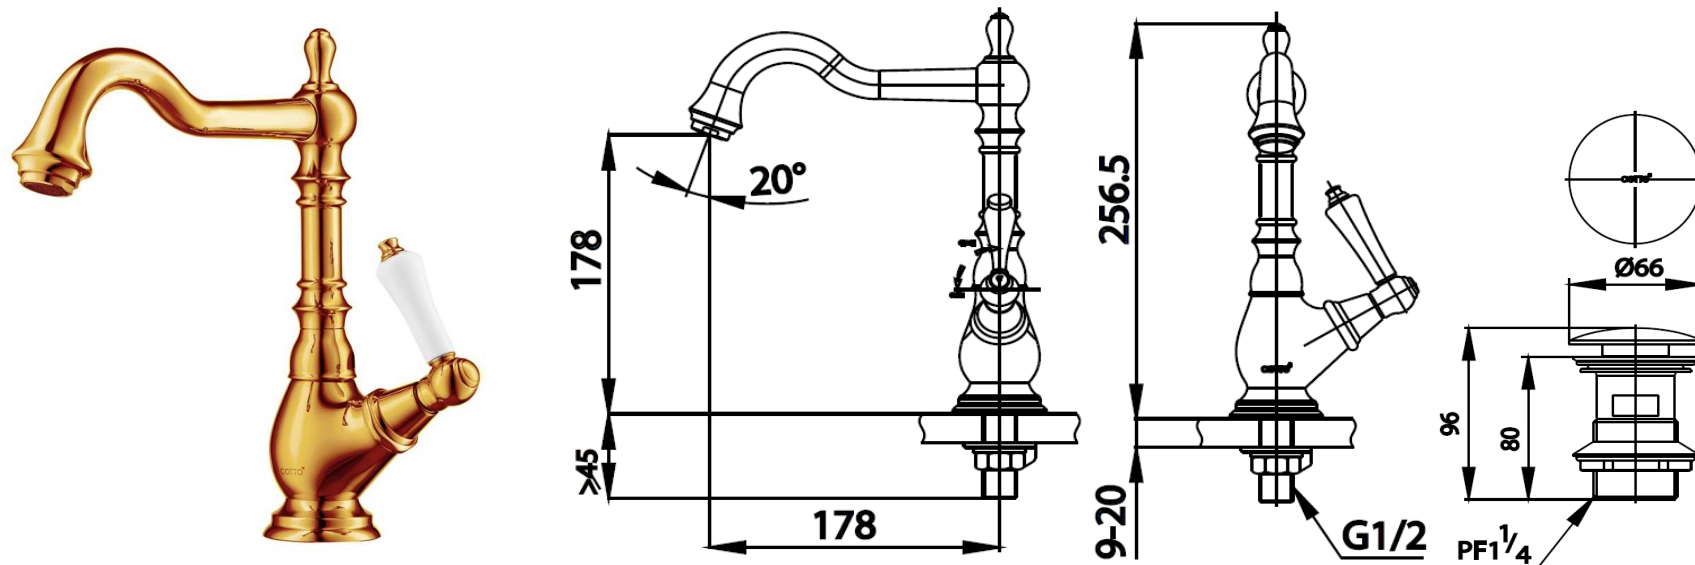

GLAMIS Series

CT1201C42#GR BASIN FAUCET(TALL BODY) WITH PUSH WASTE/CERAMIC HANDLE(GOLD)

Barcode 8852410120524

Material No. Z231CT1201C42GRX19

Selling Point

1. COTTO CLEAN : Metal Contaminant-Controled (Lead, Cadmium, Copper, Zinc)
2. Extra Chrome : Plated with up to 8 Micron Nickel-Chromium
3. The inspiration for the design from Glamis Castel in Scotland with a mysterious and beautiful like a fairy tales
4. Classic design with ceramic handle ,Feel the architecture of Europe

Product characteristics

- pices/box : 6
- Inner box weight (Kg.) : 2.0
- Total box weight (Kg.) : 12.4

Recommended Usage

Install On 1 Hole Basin Or Counter For Countertop Basin

Siam Sanitary Ware Co.,Ltd. / Siam Sanitary Fittings Co.,Ltd.

36/11 Viphavadee Rangsit Rd, Sanam Bin, Donmuang, Bangkok 10210. Thailand

Tel : + 66 (0) 2973-5040-54

Fax : + 66 (0) 2973-3470

www.cotto.com

COTTO Studio

Tel : + 66 (0) 2973-5040-54

Cent : + 66 (0) 2973-3472

The company reserves the right to change any of the details in the document without prior notice

LINE @fixingservice

COTTO
Fixing
Service