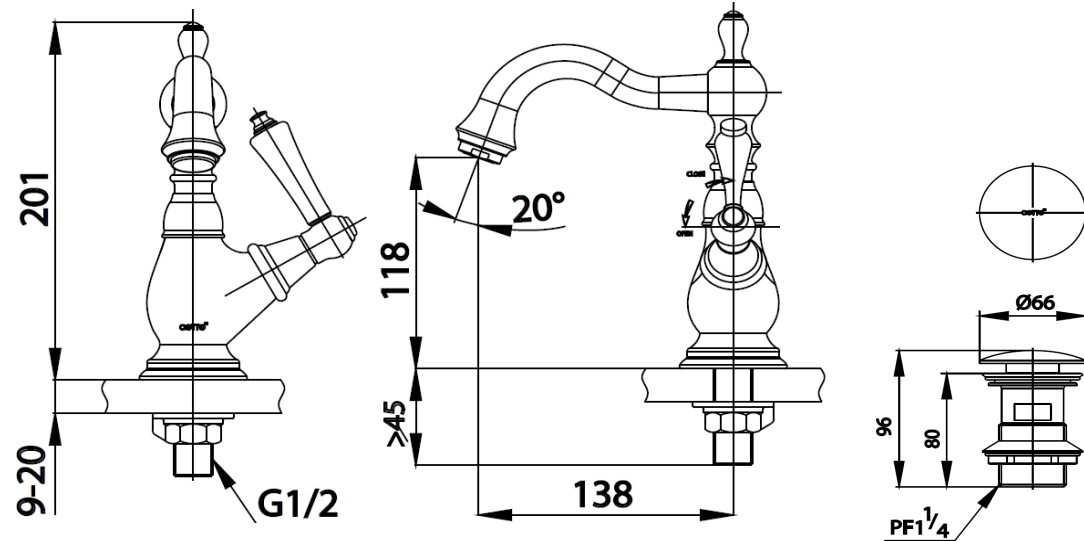

GLAMIS Series

CT1200C42#GR BASIN FAUCET WITH PUSH WASTE/CERAMIC HANDLE(GOLD)
Barcode 8852410120517
Material No. Z231CT1200C42GRX19

Selling Point

1. COTTO CLEAN : Metal Contaminant-Controlled (Lead, Cadmium, Copper, Zinc)
2. Extra Chrome : Plated with up to 8 Micron Nickel-Chromium
3. The inspiration for the design from Glamis Castel in Scotland with a mysterious and beautiful like a fairy tales
4. Classic design with ceramic handle ,Feel the architecture of Europe

Product characteristics

- pices/box : 3.0
- Inner box weight (Kg.) : 2.1
- Total box weight (Kg.) : 13.1

Recommended Usage

Install on 1 hole basin or counter for countertop basin

Siam Sanitary Ware Co.,Ltd. / Siam Sanitary Fittings Co.,Ltd.