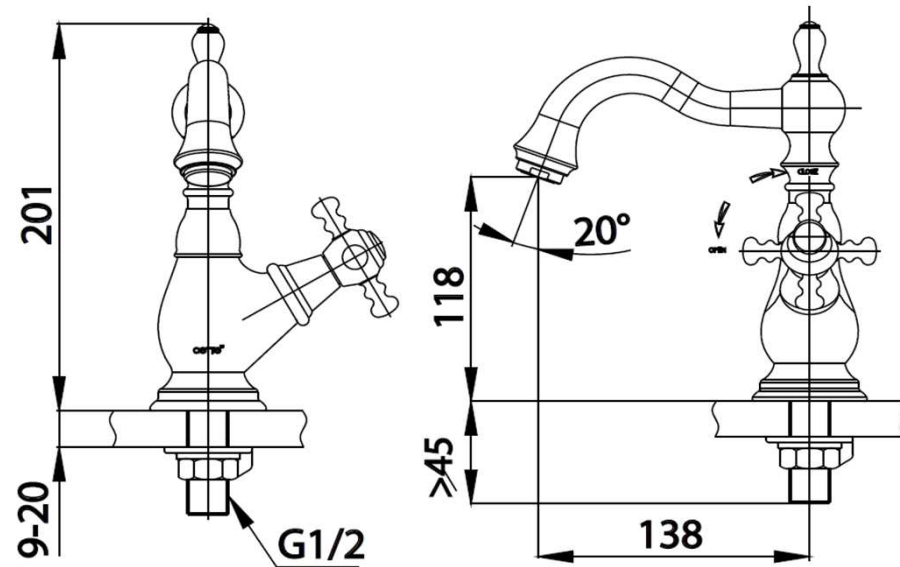

GLAMIS Series

CT1200C18 BASIN FAUCET
Barcode 8852410120425
Material No. Z231CT1200C18XXX11

Selling Point

1. COTTO CLEAN : Metal Contaminant-Controlled (Lead, Cadmium, Copper, Zinc)
2. Extra Chrome : Plated with up to 8 Micron Nickel-Chromium
3. The inspiration for the design from Glamis Castel in Scotland with a mysterious and beautiful like a fairy tales

Product characteristics

- pices/box : 3
- Inner box weight (Kg.) : 2
- Total box weight (Kg.) : 13

Recommended Usage

Install on 1 hole basin or counter for countertop basin

Siam Sanitary Ware Co.,Ltd. / Siam Sanitary Fittings Co.,Ltd.