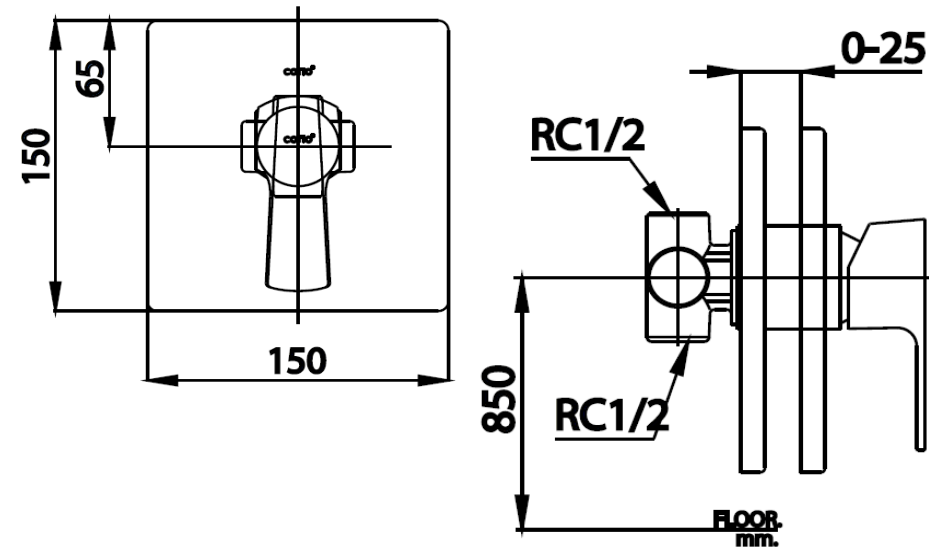

CUBIC Series

CT1187A SINGLE LEVER CONCEALED STOP VALVE
Barcode 8852410118422
Material No. Z231CT1187AXXXX11

Selling Point

1. COTTO CLEAN : Metal Contaminant-Controlled (Lead, Cadmium, Copper, Zinc)
2. Extra Chrome : Plated with 8 Micron Nickel-Chromium

Product characteristics

- pices/box : 6
- Inner box weight (Kg.) : 1
- Total box weight (Kg.) : 8

Recommended Usage

Use as valve for fixed shower and bath spout

Siam Sanitary Ware Co.,Ltd. / Siam Sanitary Fittings Co.,Ltd.