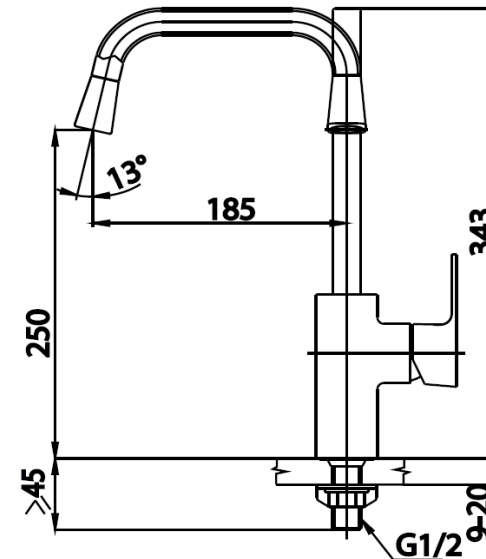

CUBIC Series

CT1183A SINGLE LEVER KITCHEN FAUCET
Barcode 8852410118385
Material No. Z231CT1183AXXXX11

Selling Point

1. COTTO CLEAN : Metal Contaminant-Controlled (Lead, Cadmium, Copper, Zinc)
2. Extra Chrome : Plated with 8 Micron Nickel-Chromium
3. Flexi Aerator : Adjustable water angle, and cleaning mechanism inside Aerator

Product characteristics

- pices/box : 6
- Inner box weight (Kg.) : 2
- Total box weight (Kg.) : 13

Recommended Usage

Install on kitchen sink

Siam Sanitary Ware Co.,Ltd. / Siam Sanitary Fittings Co.,Ltd.

36/11 Viphavadee Rangsit Rd, Sanam Bin, Donmuang, Bangkok 10210. Thailand