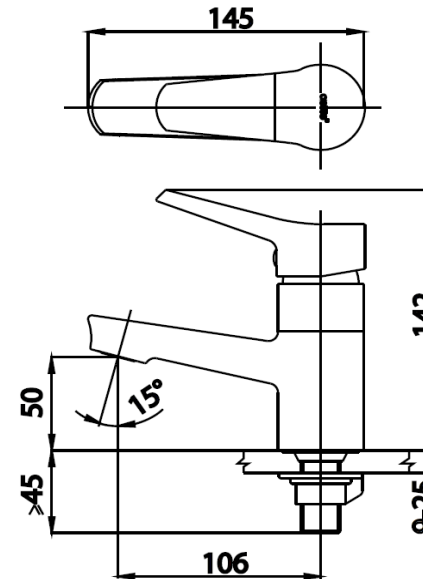

NEXT III Series

CT1166AE(HM) SINGLE LEVER BASIN FAUCET

Barcode 8852410116350

Material No. Z231CT1166AEHMXX11

Selling Point

1. COTTO CLEAN : Metal Contaminant-Controlled (Lead, Cadmium, Copper, Zinc)
1. Extra Chrome : Plated with 8 Micron Nickel-Chromium

Product Features

- piece/box : 8
- Include inner box weight (Kg) : -
- Include outer box weight (Kg) : -

Recommended Usage

Install on 1 hole basin or on counter for undercounter basin

Siam Sanitary Ware Co.,Ltd. / Siam Sanitary Fittings Co.,Ltd.